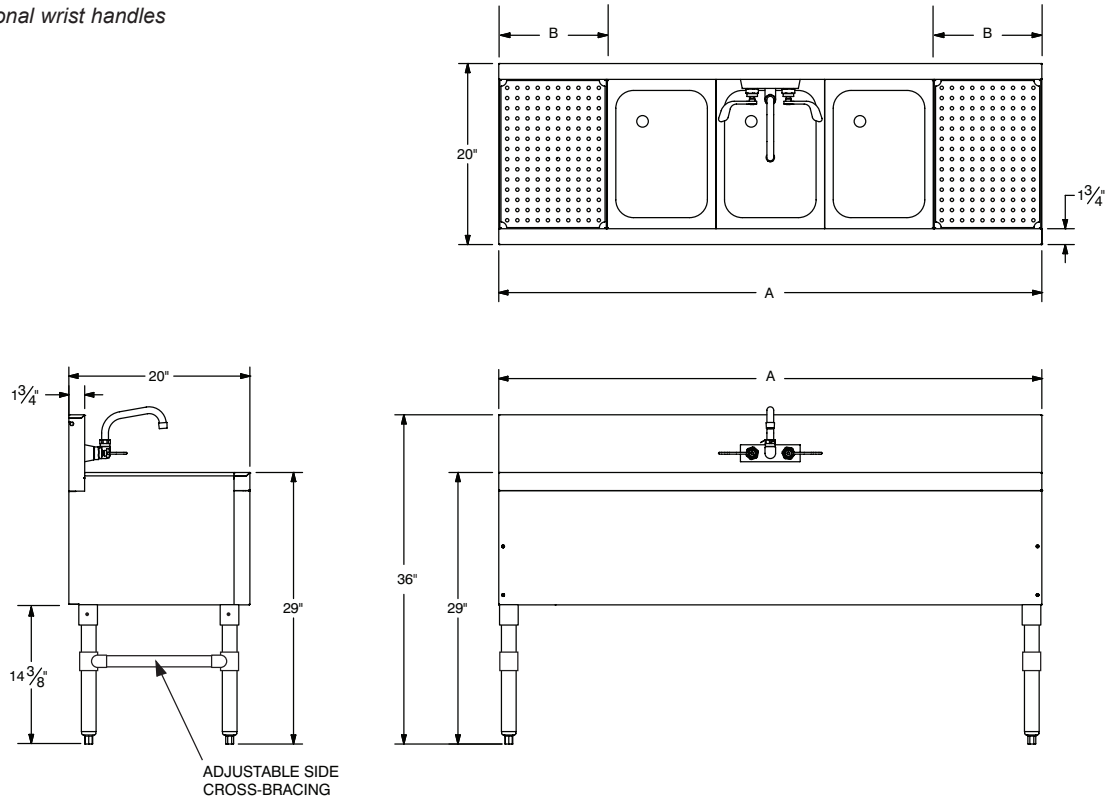

DIMENSIONS and SPECIFICATIONS

TOL Overall: $\pm .500''$ Interior: $\pm .250''$

ALL DIMENSIONS ARE TYPICAL

PRB-19 Series

Shown with optional wrist handles