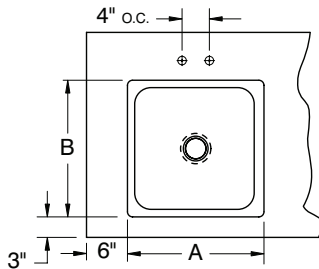

- Single Sink Bowls provided with K-50 swing spout faucet
- Double Sink Bowls provided with K-53 swing spout faucet

**10" backsplash** tables include splash mounted faucet

- Single and double sink bowls provided with K-1 swing spout faucet

### OPTIONS:

**TA-11Z** - Allow 5" backsplash accommodate splash mounted faucet

Single Bowl	Double Bowl	Size
Model#	Model#	A B
TA-11A**	TA-11A-2**	16" x 20" x 8"
TA-11B**	TA-11B-2**	16" x 20" x 12"
TA-11C	TA-11C-2	20" x 20" x 8"
TA-11D*	TA-11D-2*	20" x 20" x 12"
TA-11E*	TA-11E-2*	24" x 24" x 12"
TA-11F	TA-11F-2†	10" x 14" x 10"
TA-11G*	TA-11G-2*	28" x 20" x 12"
TA-11J	TA-11J-2	14" x 16" x 12"
TA-11L	TA-11L-2	18" x 24" x 12"
TA-11N	TA-11N-2	18" x 18" x 14"
TA-11P	TA-11P-2	20" x 24" x 14"

\* Only Installed In Tables 30" Wide or Wider

\*\* Bowls Are Turned In 24" Wide Tables (20" X 16" X 8")

† K-50 Swing Spout Faucet (Double Bowl)

FLAT TOP, 1" or 1-1/2" REAR SPLASH

5" REAR SPLASH with 1" RETURN