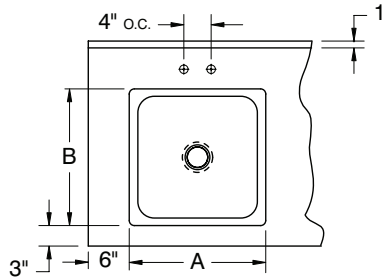

### OPTIONS:

**TA-11Z** - Allow 5" backsplash accommodate splash mounted faucet

Single Bowl	Double Bowl	Size
Model#	Model#	A B
TA-11A**	TA-11A-2**	16" x 20" x 8"
TA-11B**	TA-11B-2**	16" x 20" x 12"
TA-11C	TA-11C-2	20" x 20" x 8"
TA-11D*	TA-11D-2*	20" x 20" x 12"
TA-11E*	TA-11E-2*	24" x 24" x 12"
TA-11F	TA-11F-2†	10" x 14" x 10"
TA-11G*	TA-11G-2*	28" x 20" x 12"
TA-11J	TA-11J-2	14" x 16" x 12"
TA-11L	TA-11L-2	18" x 24" x 12"
TA-11N	TA-11N-2	18" x 18" x 14"
TA-11P	TA-11P-2	20" x 24" x 14"

\* Only Installed In Tables 30" Wide or Wider

\*\* Bowls Are Turned In 24" Wide Tables (20" X 16" X 8")

† K-50 Swing Spout Faucet (Double Bowl)

FLAT TOP, 1" or 1-1/2" REAR SPLASH

5" REAR SPLASH with 1" RETURN