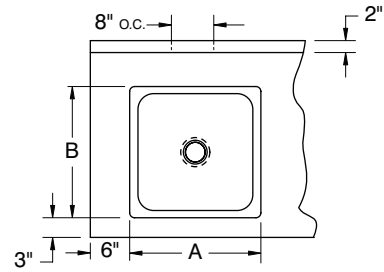

10" REAR SPLASH with 2" RETURN