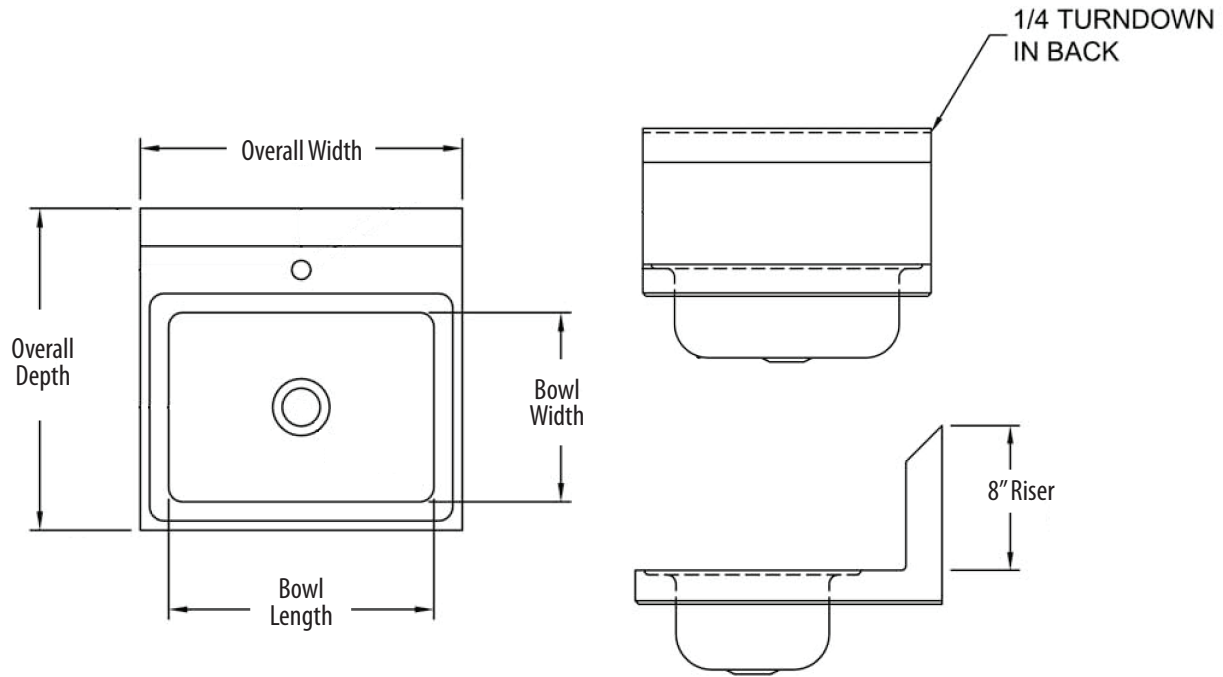

14" x 10" 1 Hole Deck Mount Hand Sinks

Stainless Steel Hand Sinks

Use your smart phone to scan the above QR code to visit our website: www.bk-resources.com

Certifications:

Features:

- Wall Mounting Hardware Included
- Drain Included
- Accomodates BKF-DMB-G Faucets
- Marine Edge

Material:

- T-304 Heavy Gauge Stainless Steel

Options:

- Upgraded Faucets
- Other Plumbing Accessories - Call For Details

Part Number	Unit Size (w x d)	Bowl Dim. (l x w x d)	Faucet / Spout Mounting	Included Faucet	Drain Size
BKHS-D-1410-1	17" x 17"	14" x 10" x 5"	1 Hole Deck	-	1 7/8"