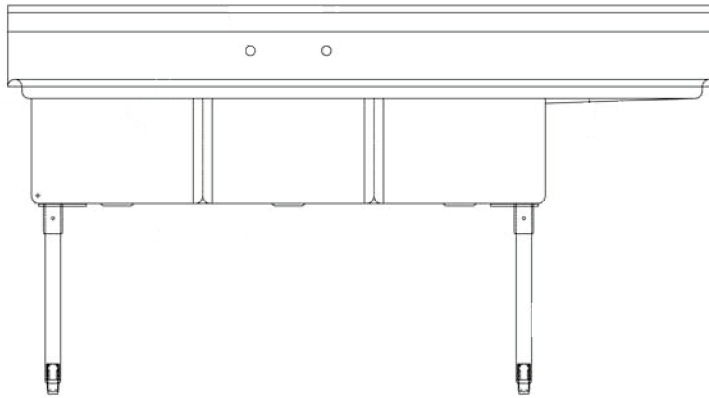

Three Compartment - One Drainboard

Stainless Steel Compartment Sinks

PRODUCT DATA SHEET

BK RESOURCES