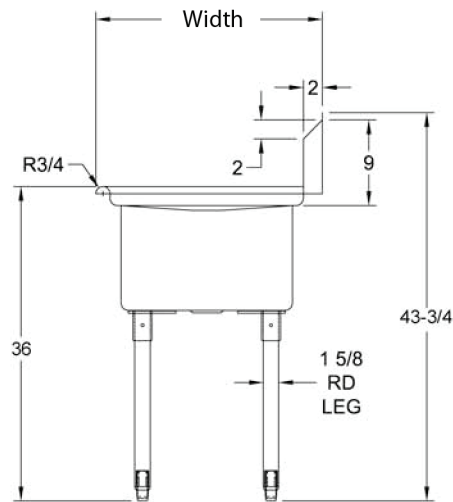

Three Compartment - One Drainboard

Stainless Steel Compartment Sinks

PRODUCT DATA SHEET

BK RESOURCES