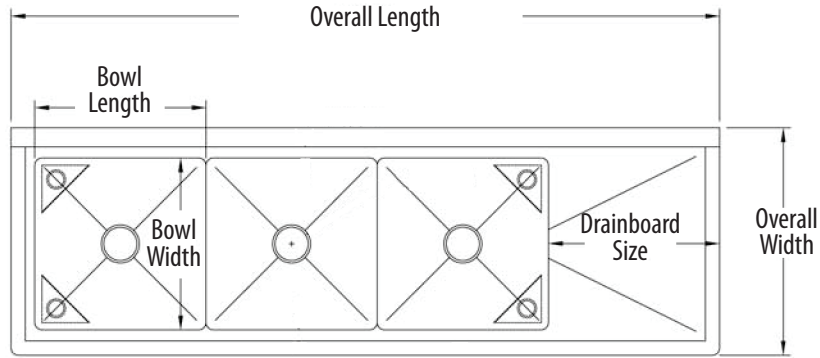

Three Compartment - One Drainboard

Stainless Steel Compartment Sinks

PRODUCT DATA SHEET

BK RESOURCES