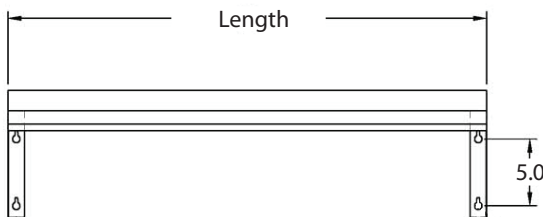

Material:

BKWS Series: Premium Wall Shelves

- T-304 18 ga. Stainless Steel

BKWSE Series: Economy Wall Shelves

- T-430 18 ga. Stainless Steel

BKWS Series: Premium T-304 Wall Shelves

BKWSE Series: Economy T-403 Wall Shelves

Length	T-304 S/S 12" Width	T-304 S/S 16" Width	T-430 S/S 12" Width	T-430 S/S 16" Width	# of Support Brackets
24"	BKWS-1224	BKWS-1624	BKWSE-1224	BKWSE-1624	2
30/32"	BKWS-1230	BKWS-1630	BKWSE-1232	BKWSE-1632	2
36"	BKWS-1236	BKWS-1636	BKWSE-1236	BKWSE-1636	2
48"	BKWS-1248	BKWS-1648	BKWSE-1248	BKWSE-1648	2
60"	BKWS-1260	BKWS-1660	BKWSE-1260	BKWSE-1660	2
72"	BKWS-1272	BKWS-1672	BKWSE-1272	BKWSE-1672	3
84"	BKWS-1284	BKWS-1684	BKWSE-1284	BKWSE-1684	3
96"	BKWS-1296	BKWS-1696	BKWSE-1296	BKWSE-1696	3

12" Depth Dimensions

16" Depth Dimensions