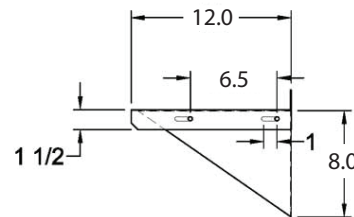

Material:

BKWS Series: Premium Wall Shelves

- T-304 18 ga. Stainless Steel

BKWSE Series: Economy Wall Shelves

- T-430 18 ga. Stainless Steel

BKWS Series: Premium T-304 Wall Shelves

BKWSE Series: Economy T-403 Wall Shelves

Length	T-304 S/S 12" Width	T-304 S/S 16" Width	T-430 S/S 12" Width	T-430 S/S 16" Width	# of Support Brackets
24"	BKWS-1224	BKWS-1624	BKWSE-1224	BKWSE-1624	2
30/32"	BKWS-1230	BKWS-1630	BKWSE-1232	BKWSE-1632	2
36"	BKWS-1236	BKWS-1636	BKWSE-1236	BKWSE-1636	2
48"	BKWS-1248	BKWS-1648	BKWSE-1248	BKWSE-1648	2
60"	BKWS-1260	BKWS-1660	BKWSE-1260	BKWSE-1660	2
72"	BKWS-1272	BKWS-1672	BKWSE-1272	BKWSE-1672	3
84"	BKWS-1284	BKWS-1684	BKWSE-1284	BKWSE-1684	3
96"	BKWS-1296	BKWS-1696	BKWSE-1296	BKWSE-1696	3

12" Depth Dimensions

16" Depth Dimensions