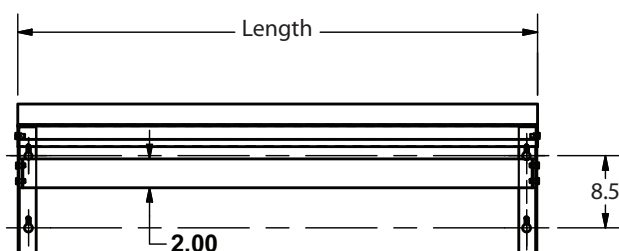

#### BKWS Series: Premium T-304 Wall Shelves

Length	T-304 S/S 12" Width	T-304 S/S 16" Width
24"	BKWS-1224-PR	BKWS-1624-PR
30"	BKWS-1230-PR	BKWS-1630-PR
36"	BKWS-1236-PR	BKWS-1636-PR
48"	BKWS-1248-PR	BKWS-1648-PR
60"	BKWS-1260-PR	BKWS-1660-PR
72"	BKWS-1272-PR	BKWS-1672-PR
84"	BKWS-1284-PR	BKWS-1684-PR
96"	BKWS-1296-PR	BKWS-1696-PR

### 12" Depth Dimensions

### 16" Depth Dimensions

PRODUCT DATA SHEET

BK RESOURCES