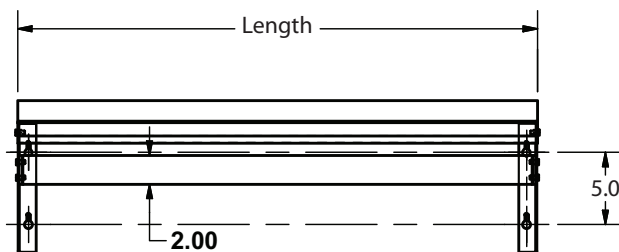

#### BKWSE Series: Economy Wall Shelves

- T-430 18 ga. Stainless Steel

#### BKWS Series: Premium T-304 Wall Shelves

Length	T-304 S/S 12" Width	T-304 S/S 16" Width
24"	BKWS-1224-PR	BKWS-1624-PR
30"	BKWS-1230-PR	BKWS-1630-PR
36"	BKWS-1236-PR	BKWS-1636-PR
48"	BKWS-1248-PR	BKWS-1648-PR
60"	BKWS-1260-PR	BKWS-1660-PR
72"	BKWS-1272-PR	BKWS-1672-PR
84"	BKWS-1284-PR	BKWS-1684-PR
96"	BKWS-1296-PR	BKWS-1696-PR

### 12" Depth Dimensions