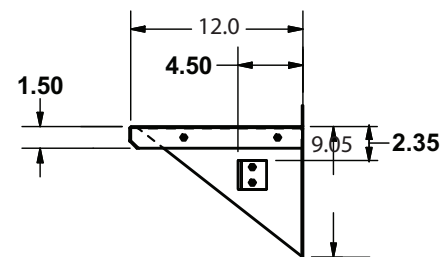

#### BKWSE Series: Economy Wall Shelves

- T-430 18 ga. Stainless Steel

#### BKWS Series: Premium T-304 Wall Shelves

Length	T-304 S/S 12" Width	T-304 S/S 16" Width
24"	BKWS-1224-PR	BKWS-1624-PR
30"	BKWS-1230-PR	BKWS-1630-PR
36"	BKWS-1236-PR	BKWS-1636-PR
48"	BKWS-1248-PR	BKWS-1648-PR
60"	BKWS-1260-PR	BKWS-1660-PR
72"	BKWS-1272-PR	BKWS-1672-PR
84"	BKWS-1284-PR	BKWS-1684-PR
96"	BKWS-1296-PR	BKWS-1696-PR

### 16" Depth Dimensions

PRODUCT DATA SHEET

BK RESOURCES