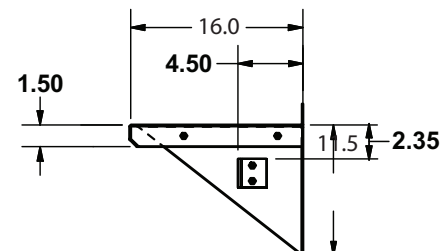

#### BKWS Series: Premium T-304 Wall Shelves

Length	T-304 S/S 12" Width	T-304 S/S 16" Width
24"	BKWS-1224-PR	BKWS-1624-PR
30"	BKWS-1230-PR	BKWS-1630-PR
36"	BKWS-1236-PR	BKWS-1636-PR
48"	BKWS-1248-PR	BKWS-1648-PR
60"	BKWS-1260-PR	BKWS-1660-PR
72"	BKWS-1272-PR	BKWS-1672-PR
84"	BKWS-1284-PR	BKWS-1684-PR
96"	BKWS-1296-PR	BKWS-1696-PR

### 12" Depth Dimensions

### 16" Depth Dimensions

PRODUCT DATA SHEET

BK RESOURCES