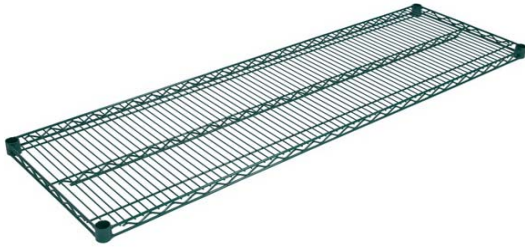

Wire Shelving - Chrome / Epoxy

Item #	_____	Qty
Model #	_____	
Project	_____	

AUTOQUOTES

Shelf Size	Boxed Weight	Pack	Chrome Shelves Model #	Green Epoxy Shelves Model #	Black Epoxy Shelves Model #
14" W x 24" L	24 lbs	4	CS-1424	EPS-1424-G	EPS-1424-BK
14" W x 30" L	28 lbs	4	CS-1430	EPS-1430-G	EPS-1430-BK
14" W x 36" L	32 lbs	4	CS-1436	EPS-1436-G	EPS-1436-BK
14" W x 42" L	36 lbs	4	CS-1442	EPS-1442-G	EPS-1442-BK
14" W x 48" L	40 lbs	4	CS-1448	EPS-1448-G	EPS-1448-BK
14" W x 54" L	44 lbs	4	CS-1454	EPS-1454-G	EPS-1454-BK
14" W x 60" L	28 lbs	2	CS-1460	EPS-1460-G	EPS-1460-BK
14" W x 72" L	32 lbs	2	*CS-1472	*EPS-1472-G	*EPS-1472-BK
18" W x 24" L	28 lbs	4	CS-1824	EPS-1824-G	EPS-1824-BK
18" W x 30" L	32 lbs	4	CS-1830	EPS-1830-G	EPS-1830-BK
18" W x 36" L	36 lbs	4	CS-1836	EPS-1836-G	EPS-1836-BK
18" W x 42" L	40 lbs	4	CS-1842	EPS-1842-G	EPS-1842-BK
18" W x 48" L	48 lbs	4	*CS-1848	*EPS-1848-G	*EPS-1848-BK
18" W x 54" L	56 lbs	4	*CS-1854	*EPS-1854-G	*EPS-1854-BK
18" W x 60" L	30 lbs	2	*CS-1860	*EPS-1860-G	*EPS-1860-BK
14" W x 72" L	36 lbs	2	*CS-1872	*EPS-1872-G	*EPS-1872-BK
21" W x 24" L	28 lbs	4	*CS-2124	*EPS-2124-G	*EPS-2124-BK
21" W x 30" L	36 lbs	4	CS-2130	EPS-2130-G	EPS-2130-BK
21" W x 36" L	40 lbs	4	CS-2136	EPS-2136-G	EPS-2136-BK
21" W x 42" L	44 lbs	4	CS-2142	EPS-2142-G	EPS-2142-BK
21" W x 48" L	52 lbs	4	*CS-2148	*EPS-2148-G	*EPS-2148-BK
21" W x 54" L	30 lbs	2	*CS-2154	*EPS-2154-G	*EPS-2154-BK
21" W x 60" L	34 lbs	2	*CS-2160	*EPS-2160-G	*EPS-2160-BK
21" W x 72" L	40 lbs	2	*CS-2172	*EPS-2172-G	*EPS-2172-BK
24" W x 24" L	32 lbs	4	CS-2424	EPS-2424-G	EPS-2424-BK
24" W x 30" L	40 lbs	4	CS-2430	EPS-2430-G	EPS-2430-BK
24" W x 36" L	28 lbs	4	*CS-2436	*EPS-2436-G	*EPS-2436-BK
24" W x 42" L	56 lbs	4	*CS-2442	*EPS-2442-G	*EPS-2442-BK
24" W x 48" L	60 lbs	4	*CS-2448	*EPS-2448-G	*EPS-2448-BK
24" W x 54" L	32 lbs	2	*CS-2454	*EPS-2454-G	*EPS-2454-BK
24" W x 60" L	32 lbs	2	*CS-2460	*EPS-2460-G	*EPS-2560-BK
24" W x 72" L	48 lbs	2	**CS-2472	**EPS-2472-G	**EPS-2472-BK