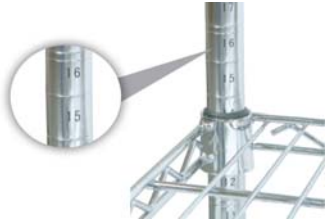

Chrome/Epoxy Posts

Post Size	Boxed Weight	Pack	Chrome Posts Model #	Green Epoxy Posts Model #	Black Epoxy Posts Model #
13"	4	4	CP-13	EPP-13-G	EPP-13-BK
28"	8	4	CP-28	EPP-28-G	EPP-28-BK
33"	16	4	CP-33	EPP-33-G	EPP-33-BK
54"	16	4	CP-54	EPP-54-G	EPP-54-BK
66"	16	4	CP-66	EPP-66-G	EPP-66-BK
74"	20	4	CP-74	EPP-74-G	EPP-74-BK
86"	24	4	CP-86	EPP-86-G	EPP-86-BK

Chrome Wire Shelving Wall Brackets

Depth	Chrome Model #	Length
14"	CSWB-14-S	Chrome/Single
18"	CSWB-18-S	Chrome/Single