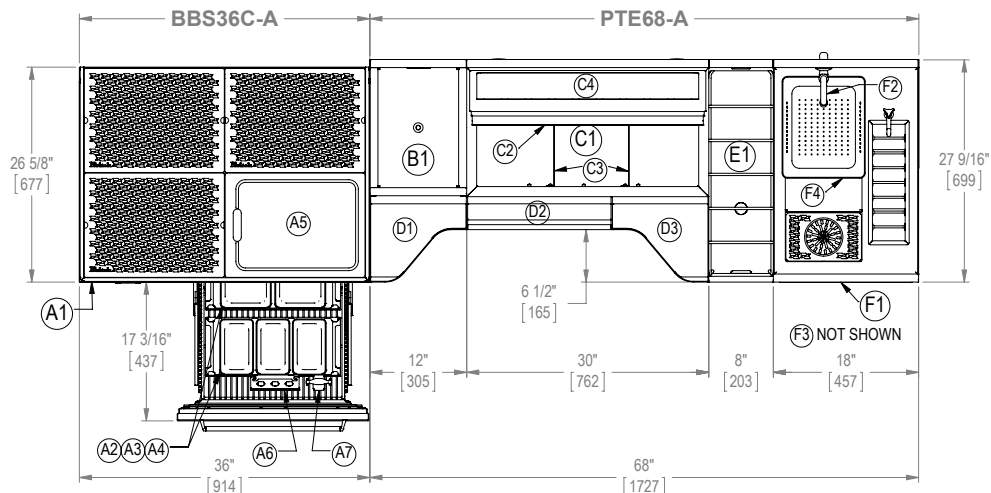

**TOBIN ELLIS SIGNATURE COCKTAIL STATION
PRE-CONFIGURED ITEMS**

JOB	
AREA	
ITEM NO.	
MODEL NO.	

MODEL	
BBS36C-A	2 Drawer, Supreme

Included Equipment

ITEM #	PART NO.	DESCRIPTION	QTY.
A1	BBS36C	Back Bar, Self-Contained, 2 drawer, St. St'l, Drainboard Top w/4 Glass Racks	1
A2	BBC-GR	Garnish/Ingredient Rack	4
A3	BBC-P6	Pan, Sixth-Size (6-15/16" x 6-3/8"), Stainless Steel	4
A4	BBC-P9	Pan, Ninth-Size (6-15/16" x 4-1/4"), Stainless Steel	6
A5	BBC-CB	Cutting Board, White, 17" x 13" x 1/2", with handle hole and drip groove	1
A6	BBC-KH	Knife Holder, Resin, Clips onto Drawer Frame (Holds 3 Knives)	1
A7	BBC-TH	Tong Holder, Stainless Steel, Clips onto Drawer Frame	1

MODEL	
PTE68-A	Cocktail Station, 68"

Included Equipment

ITEM #	PART NO.	DESCRIPTION	QTY.
B1	TSC12IBW	Insulated Bottle Well, 12", (17" Depth)	1
C1	TSC30IC10	Ice Chest, w/10 Circuit Cold Plate, 30" (17" Depth)	1
C2	ICC-C30	Covers, 3 Piece, Sliding, 30"	1
C3	ICC-TSC	Ice Divider	2
C4	ICBT-9	Bottle Tray, 30", 9 Bottles	1
D1	SRC-SL	Speed Rail, Curved, Left End	1
D2	SRC-S18	Speed Rail, Single, 18"	1
D3	SRC-SR	Speed Rail, Curved, Right End	1
E1	TSCE8SSR	Slanted Speed Rack, 8" (27-1/2" Depth)	1
F1	TSCE18PSTC-RC	Prep Sink w/Glass Rinser & Tool Caddy, 18" w/Recessed Cubby (27-1/2" Depth)	1
F2	67419-GN-LF	Swing Spout, Goose Neck, Wall Mount	1
F3	67420-2-LF	Water Valve, Dual Pedal, Foot Operated, 1/2 NPT	1
F4	C25598	Wet Waste Basket, Stainless Steel	1